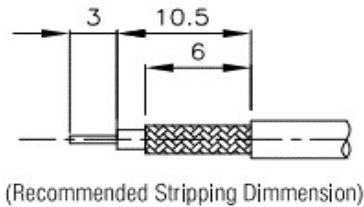

B-132

BNC Einbaubuchse 4-Loch, 12.7mm crimp / RG174, RG316

NO	DESCRIPTION	MATERIAL	Q'TY	FINISH
1	BODY 1	BRASS	1	NICKEL
2	BODY 2	BRASS	1	NICKEL
3	INSULATION	TEFLON	1	TEFLON
4	PIN	PH.BRONZE	1	GOLD
5	RING	BRASS	1	NICKEL