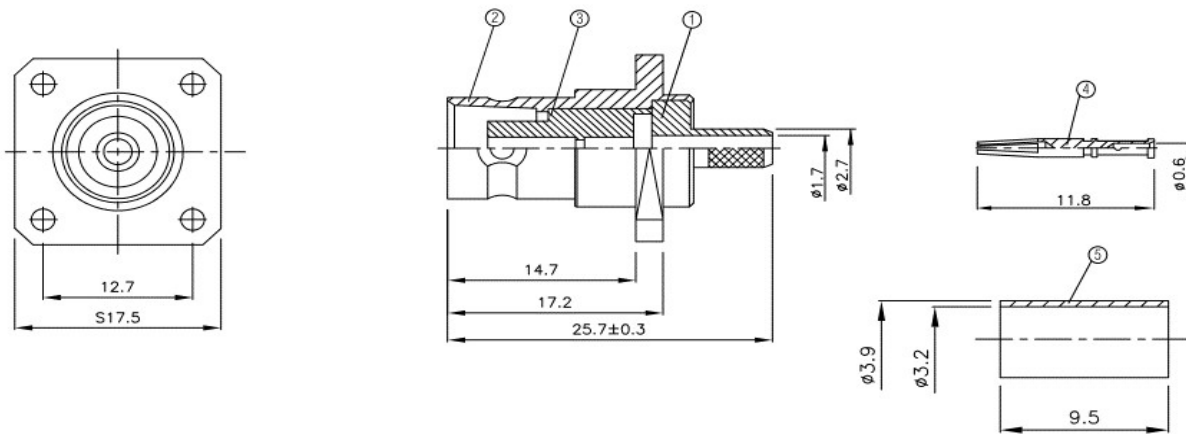

B-132

BNC Einbaubuchse 4-Loch, 12.7mm crimp / RG174, RG316

NO	DESCRIPTION	MATERIAL	Q'TY	FINISH
1	BODY 1	BRASS	1	NICKEL
2	BODY 2	BRASS	1	NICKEL
3	INSULATION	TEFLON	1	TEFLON
4	PIN	PH.BRONZE	1	GOLD
5	RING	BRASS	1	NICKEL